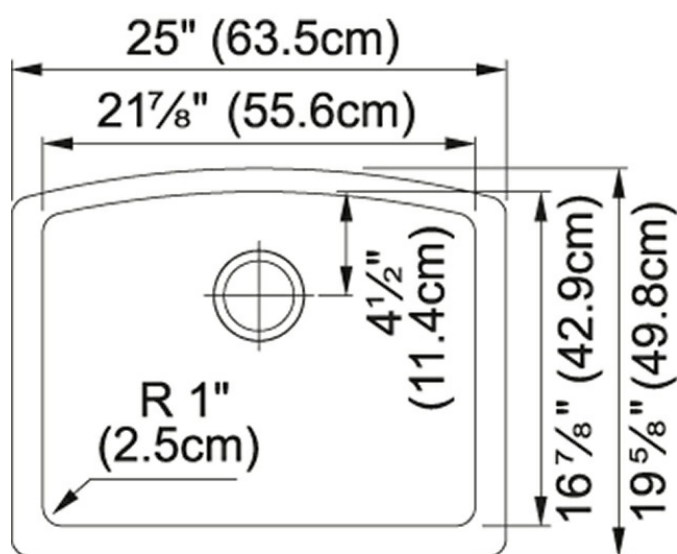

Ellipse ELG11022CHA Granite Champagne

Extreme durability meets efficient design in the Ellipse Granite series.

Product Picture

Technical Drawing

Product Dimensions

Minimum Cabinet Size	27"
----------------------	-----

General Information

Type of Material	Granite
Number of Bowls	1

Article Numbers

FUN#	125.0384.307
US Part Number	ELG11022CHA